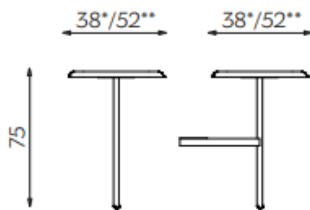

Fab-CE5136

Dimension: Various.

Material: Upholstered with fabric and metal structure. Coffee table-top finishing with wood.

Finish/Colors: Various.

Note: Modular product that can be customized on request