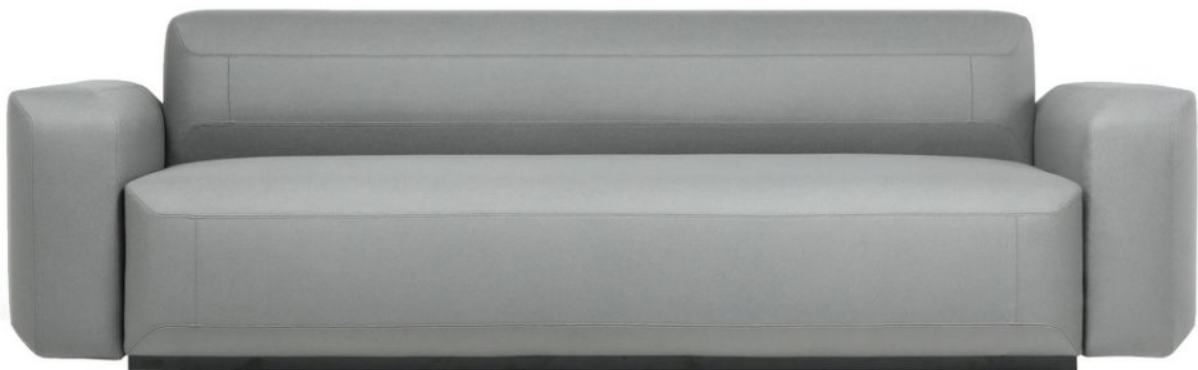

Finish/Colors: Various.

Fab-C-E5128

Dimension: D 1120 x W 2100 x TH 760 MM

Material: Fully upholstered sofa with HR foam, polyester wadding seat and backrest

Finish/Colors: Various.

Fab-C-E5129

Dimension: D 1080 x W 2460 x TH 760 MM