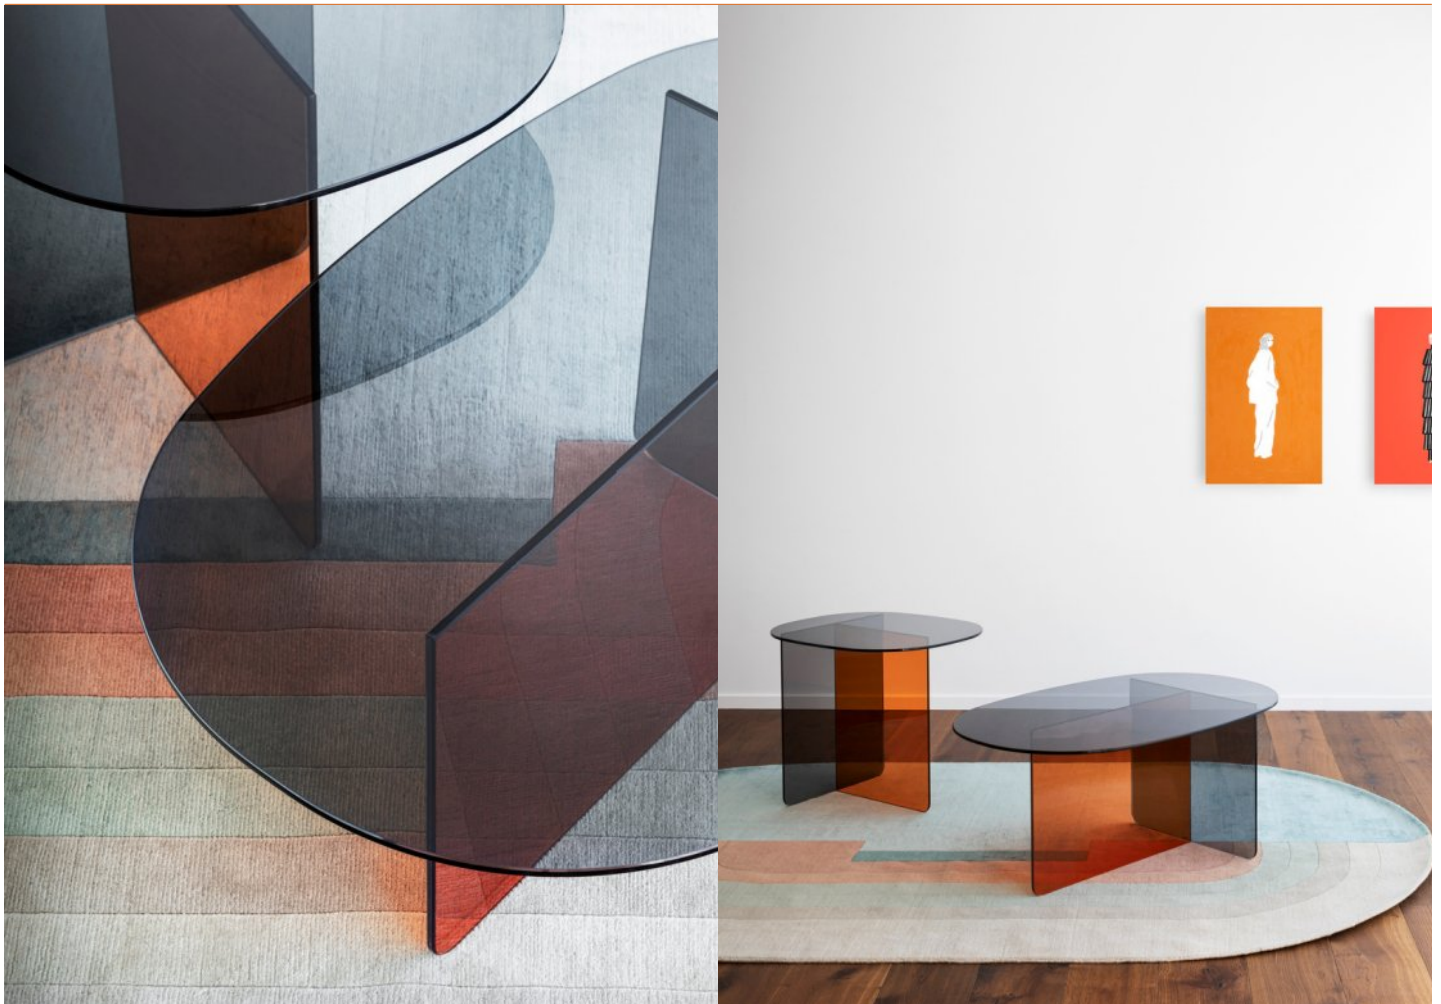

Fab-CE5190

Dimension: D 500/600 x W 600 x TH 500 MM
Material: Coffee and side-table Fumè base and top in orange and europe gray glass
Finish/Colors: Various

Fab-CE5191

Dimension: D 575 x W 900 x TH 400 MM
Material: Coffee and side-table Fumè base and top in orange and europe gray glass
Finish/Colors: Various