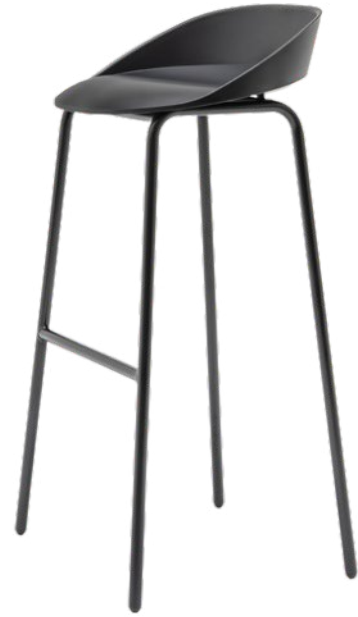

Fab-CE5115