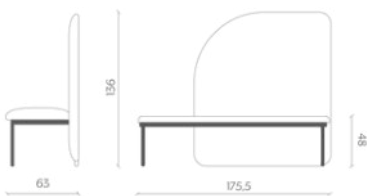

Finish/Colors: Various.

Note: Modular product that can be customized on request

Bistro Desk

Side Table

Coffee Table

Left Low Bench

Regular High Bench

Right Low Bench