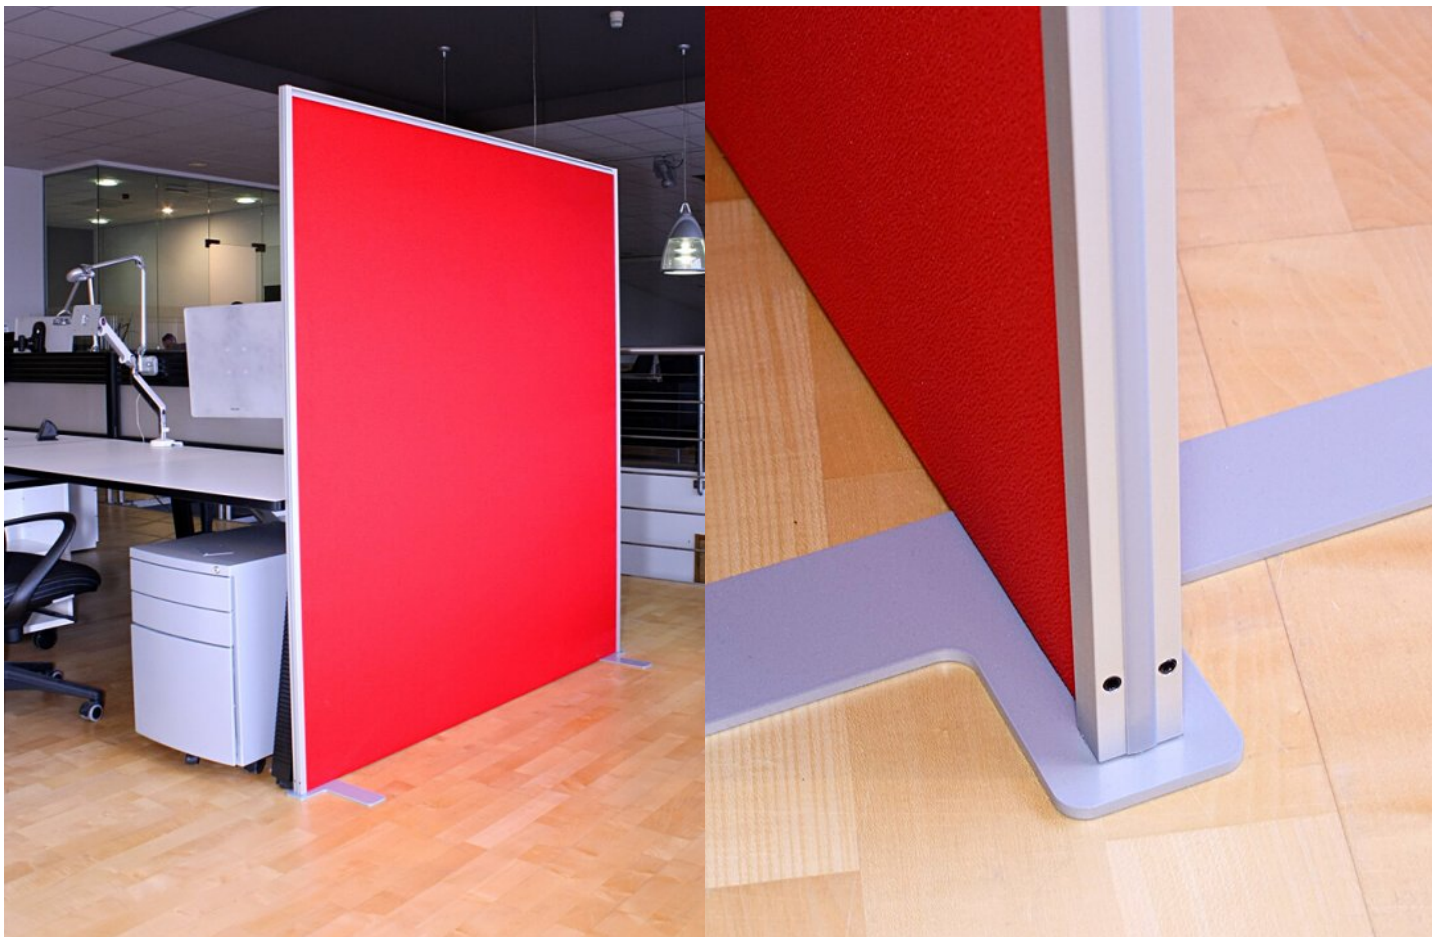

Fab-C-E5246

Dimension: D 27 x W 773 - 1773 x TH 1115 - 1700 MM

Material: Fabric / MFC, Metal

Finish/Colors: Various