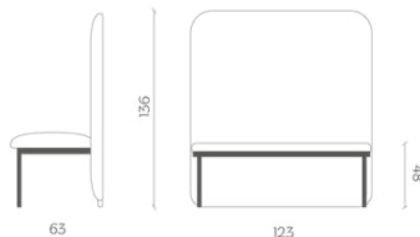

Finish/Colors: Various.

Note: Modular product that can be customized on request

Bistro Desk

Side Table

Coffee Table

Left Low Bench

Regular High Bench

Right Low Bench

Left High Bench

Regular Low Bench

Right High Bench

STORAGE UNITS

Fab-C-E5137

Dimension: D 400 x W 425 x TH 475 MM (1 Sections High)
 Material: wood - MFC or Nanotech, metal - Available in various RAL standards.
 Finish/Colors: Various