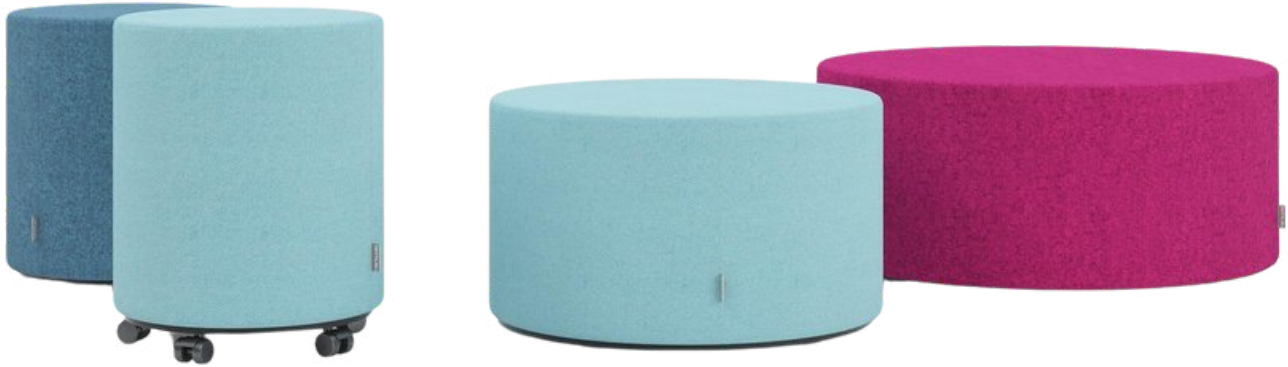

Fab-CE5112