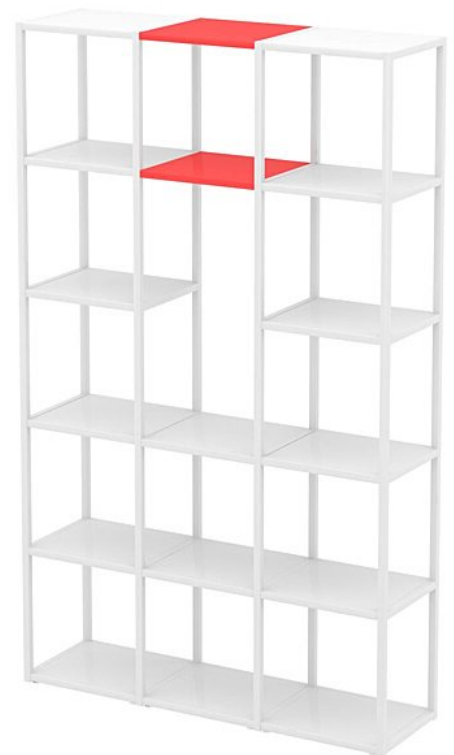

Left High Bench

Regular Low Bench

Right High Bench

STORAGE UNITS

Fab-C-E5137

Dimension: D 400 x W 425 x TH 475 MM (1 Sections High)
 Material: wood - MFC or Nanotech, metal - Available in various RAL standards.
 Finish/Colors: Various