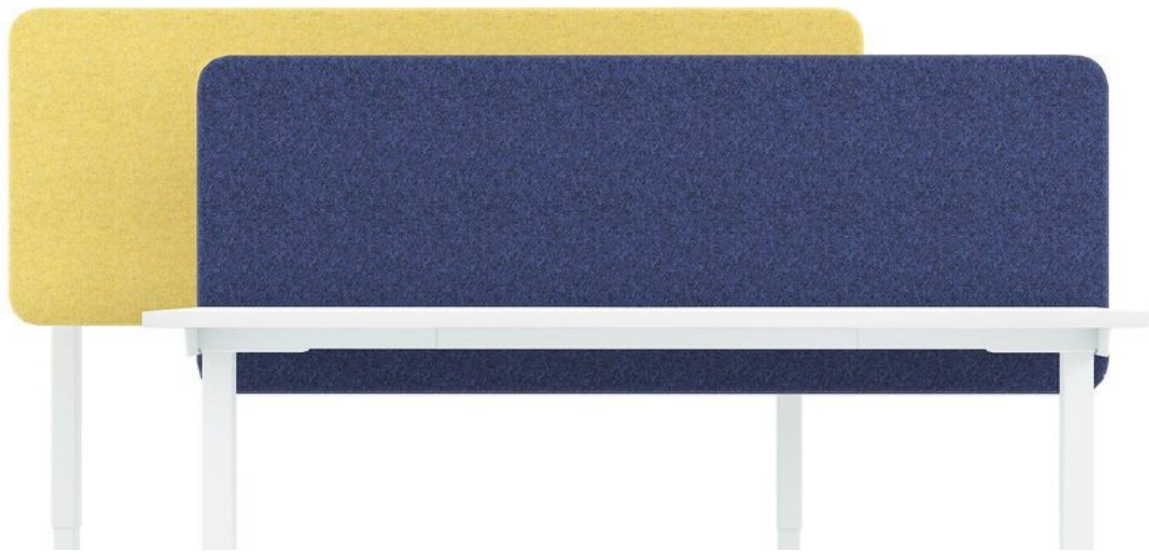

Fab-C-E5237

Dimension: Various

Material: 16 mm chipboard covered with 10 mm acoustic foam, Upholstered with fabric.

Finish/Colors: Various