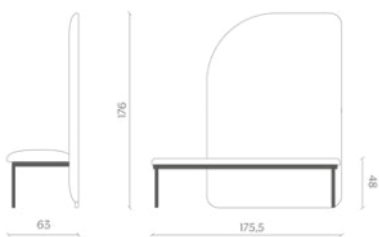

Finish/Colors: Various.

Note: Modular product that can be customized on request

Bistro Desk

Side Table

Coffee Table

Left Low Bench

Regular High Bench

Right Low Bench

Left High Bench

Regular Low Bench

Right High Bench

STORAGE UNITS

Fab-C-E5137

Dimension: D 400 x W 425 x TH 475 MM (1 Sections High)
 Material: wood - MFC or Nanotech, metal - Available in various RAL standards.
 Finish/Colors: Various