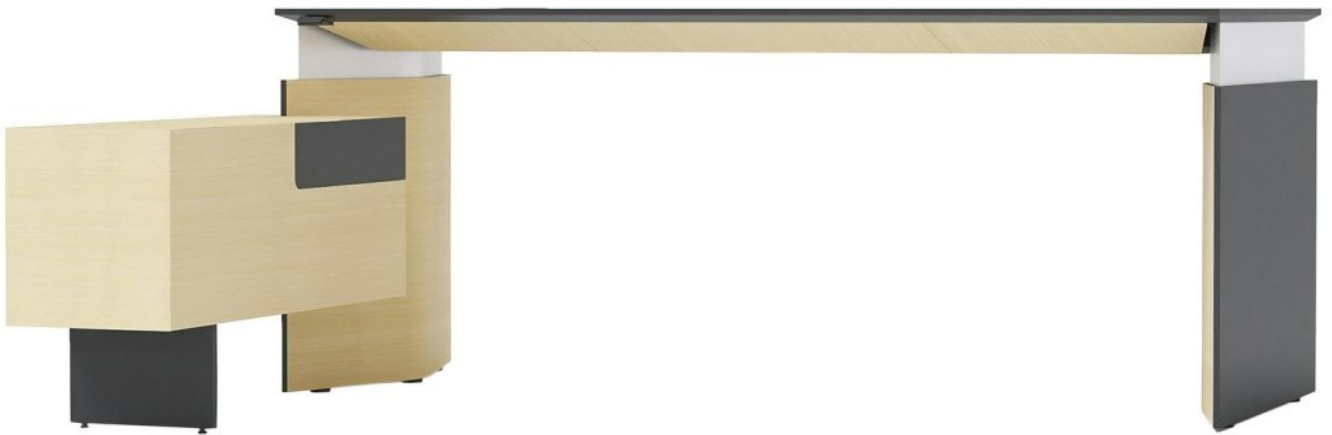

Dimension: D 900 x W 2000 x TH 700 - 1200 MM

Material: Veneer Top & Panel Leg

Finish/Colors: Various

Note: Height Adjustable

Fab-CE5038

Dimension: D 850 x W 1800 - 2000 x TH 735 - 1300 MM

Material: MFC, Veneer

Finish/Colors: Various

Note: Fixed L/H pedestal Included

Fab-CE5039

Dimension: D 1500 x W 2040 - 2440 x TH 750 MM

Material: MFC Top & Pedestal + Band A Metal

Finish/Colors: Various

Fab-CE5040

Dimension: D 1000 x W 2200 x TH 750 MM