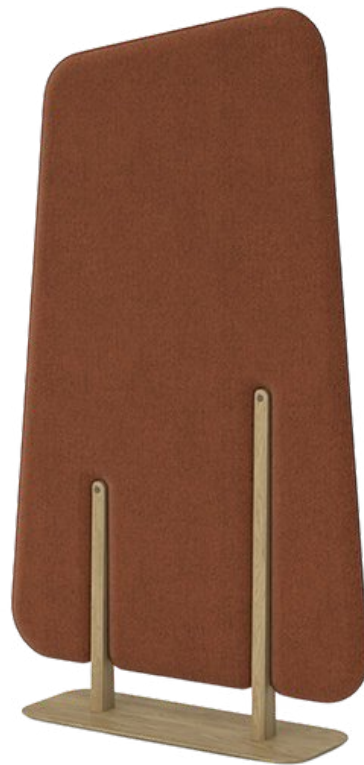

Finish Colors : Various

Available in 90, 60 and 45 degree sections

Fab-CE5249

Configurations

Available Variations :
With Acrylic and Fabric Panel

Dimension: D 36 x W 1167 - 1271 x TH 1785 MM

Material: Fabric curved floor standing screens with aluminium trim, available in Acrylic and whiteboard option

Finish Colors : Various

Available in 90, 60 and 45 degree sections

Fab-C-E5250

Dimension: D 290 x W 990 x TH 1260 - 1660 MM
Material: Fabric - Fully upholstered with pinnable surface
Support Frame: Oak
Finish/Colors: Various