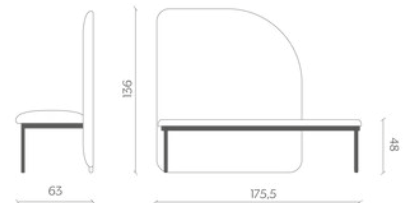

Finish/Colors: Various.

Note: Modular product that can be customized on request

Bistro Desk

Side Table

Coffee Table

Left Low Bench

Regular High Bench

Right Low Bench

Left High Bench

Regular Low Bench

Right High Bench

STORAGE UNITS

Fab-C-E5137

Dimension: D 400 x W 425 x TH 475 MM (1 Sections High)
 Material: wood - MFC or Nanotech, metal - Available in various RAL standards.
 Finish/Colors: Various