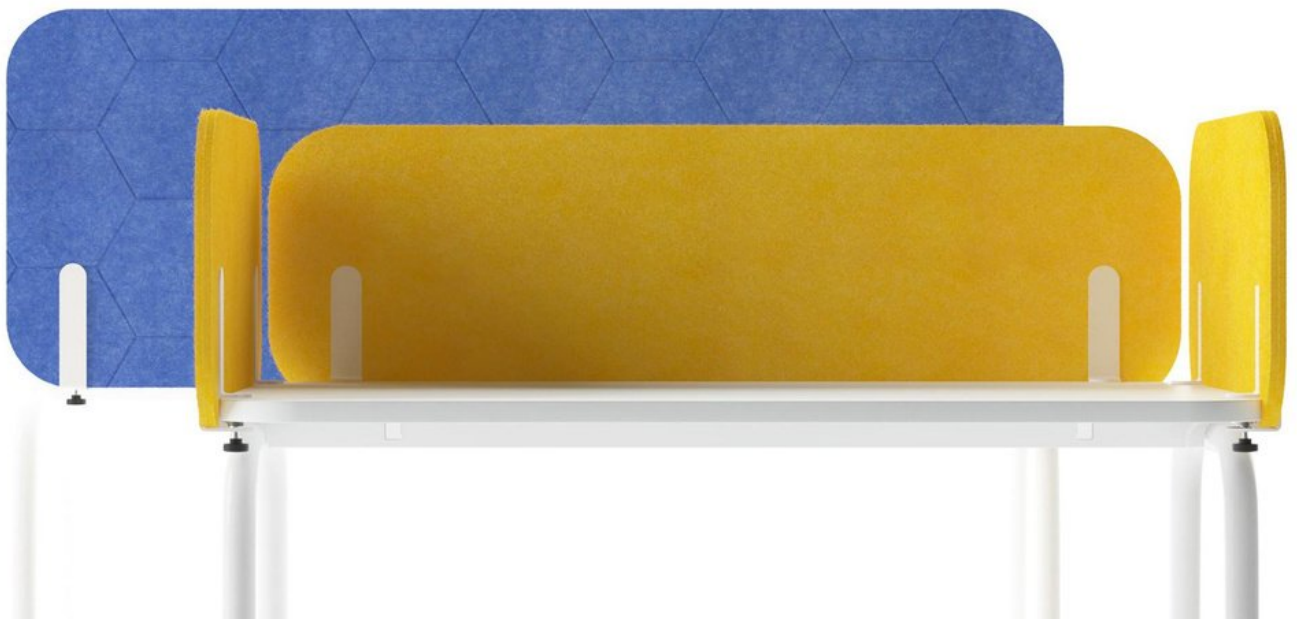

Dimension: Horizontal and Vertical - D 40 x W 350 - 650 x TH 1790 - 1190 MM

Material: Acoustic foam and upholstered fabric.

Finish/Colors: Various

ACOUSTIC DESK SCREENS

Fab-CE5236

Dimension: Various

Material: Fiber with metal brackets