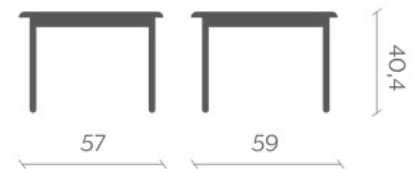

Finish/Colors: Various.

Note: Modular product that can be customized on request

Bistro Desk

Side Table

Coffee Table

Left Low Bench

Regular High Bench

Right Low Bench