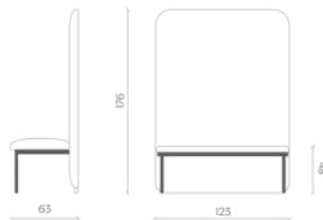

Finish/Colors: Various.

Note: Modular product that can be customized on request

Bistro Desk

Side Table

Coffee Table

Left Low Bench

Regular High Bench

Right Low Bench

Left High Bench

Regular Low Bench

Right High Bench

STORAGE UNITS

Fab-C-E5137

Dimension: D 400 x W 425 x TH 475 MM (1 Sections High)
 Material: wood - MFC or Nanotech, metal - Available in various RAL standards.
 Finish/Colors: Various