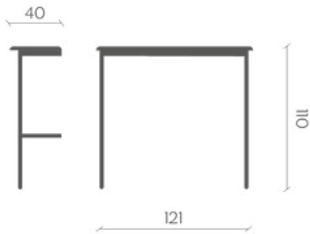

Dimension: Various.

Material: Upholstered with fabric and metal structure. Coffee table-top finishing with wood.

Finish/Colors: Various.

Note: Modular product that can be customized on request