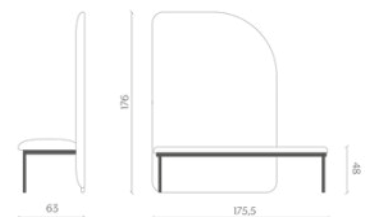

Finish/Colors: Various.

Note: Modular product that can be customized on request

Bistro Desk

Side Table

Coffee Table

Left Low Bench

Regular High Bench

Right Low Bench

Left High Bench

Regular Low Bench

Right High Bench

STORAGE UNITS

Fab-C-E5137

Dimension: D 400 x W 425 x TH 475 MM (1 Sections High)
 Material: wood - MFC or Nanotech, metal - Available in various RAL standards.
 Finish/Colors: Various