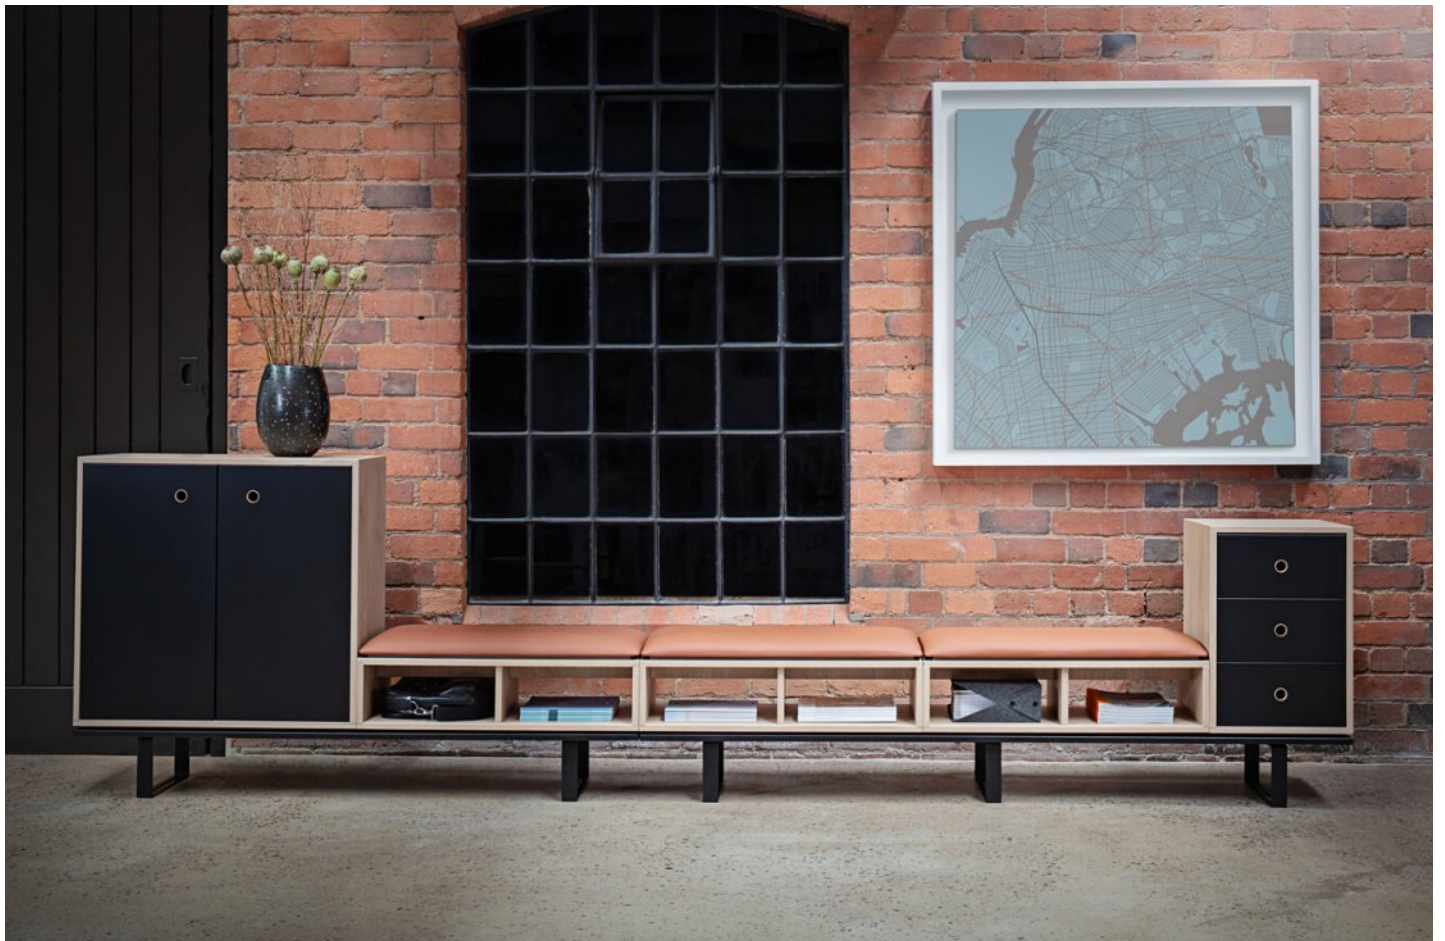

Dimension: Various

Material: Wooden body with steel or wooden Legs

Finish/Colors: Various

Note:- Range of products available in various dimensions and configurations.