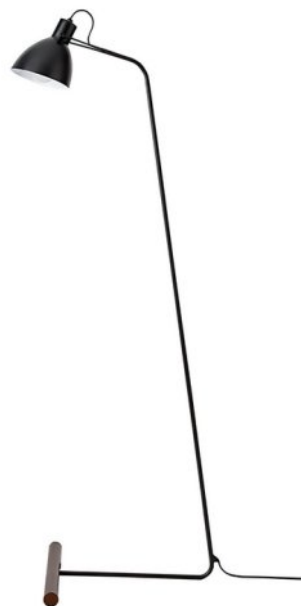

Fab-C-L6345

Dimension: L 400 x Dia 142 x H 1322 MM
Material: Steel / Wood
Colour: Metal: Matt black, Wood: Walnut
Lamps: E27, 60W Max
Note: Bulb not Included