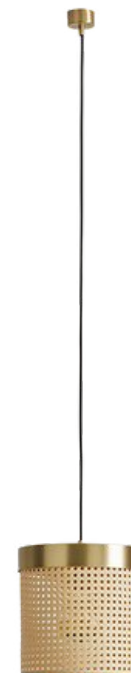

Fab-C-L6056

Dimension: Dia 250 x H 250 MM
Material: Steel/Rattan
Colour: Matt Brass/Natural
Lamps: E27
Other finishes: Black/Matt black
Note: Bulb not included