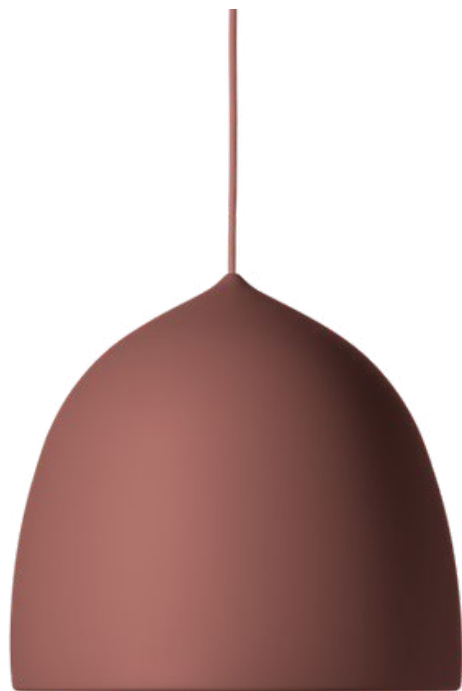

Fab-C-L6011

Dimension: Dia 320 x H 298 MM
Material: Drawn aluminium, Polycarbonate (PC)
Diffuser
Colour: Powder burgundy
Other finishes: Various