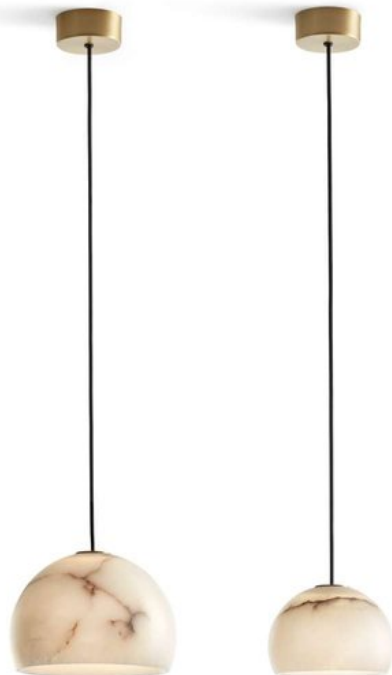

Fab-C-L6048

Dimension: Dia 560 x H 250 MM
 Material: Steel
 Colour: Shade: Matt black, Diffuser: Shiny gold
 Lamps: Bulb G9 LED
 Other finishes: Diffuser: Various
 Note: Bulb included

Fab-C-L6049

Dimension: Dia 150 x H 100 | Dia 210 x H 140 MM
 Material: Made of Alabaster, Metal
 Colour: Matt Nickel, Satin gold
 Lamps: LED 6.6 W 540 Lumen 2700 K
 Finish: Satine gold or Nickel, Alabaster