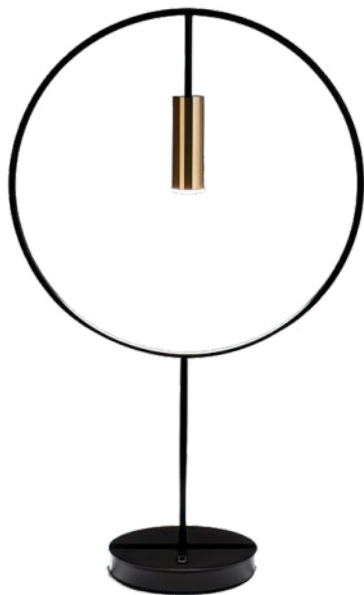

Fab-C-L6209

Dimension: Dia 380 x D 164 x H 615 MM
Material: Circular body, cylindrical aluminium Head, and acrylic lens diffuser. Colour: Black/Satin gold.
Lamps: LED 6.1W
Other finishes: White/white