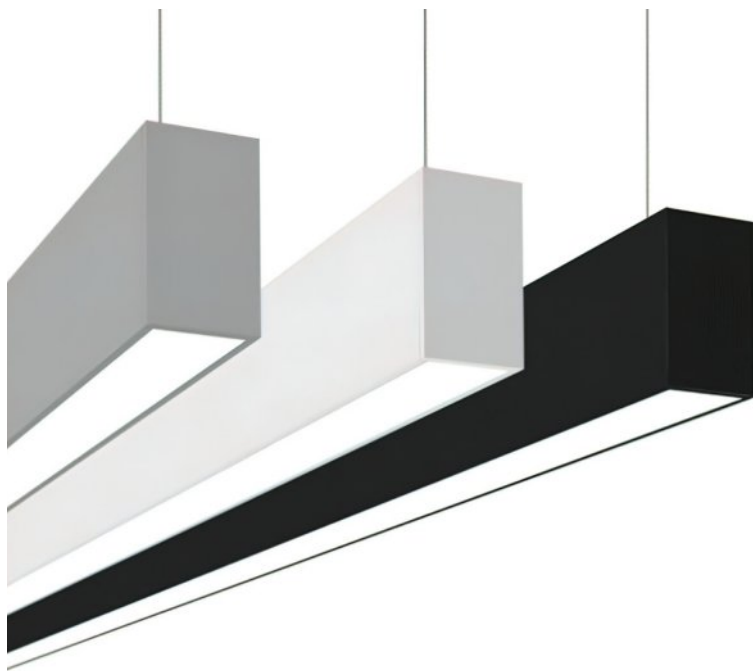

Fab-C-L6082

Dimension: L 850 x W 62 x H 109 | L 1200 x W 62 x H 109 | L 1500 x W 62 x H 109 MM
Material: Powder-coated Steel body | Low Glare prismatic lens available for office.
Colour: White, black, grey
Lamps: Integrated LED module | 27W, 38W, 47W, 75W |
Direct/Indirect light | IP40