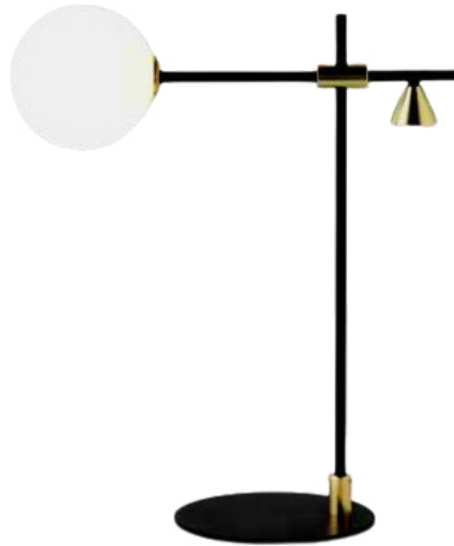

Fab-C-L6243

Dimension: Dia 200 x L 372 x H 500 MM
Material: Steel, Brown Glass
Colour: Matt black, Matt brass, Opal glass
Lamps: G9, 5W 2700K
Note: Bulb not included