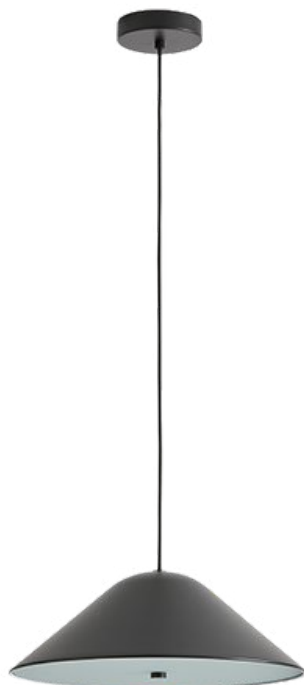

Fab-C-L6047

Dimension: Dia 400 x H 135 MM
Material: Steel, Glass
Colour: Steel Matt brass, Diffuser: Opal glass
Lamps: E27, Max 2 x 60W
Other finishes: Steel Matt black
Note: Bulb not included