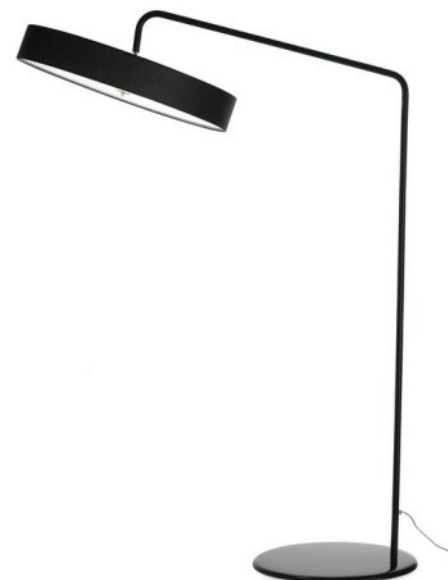

Fab-C-L6348

Dimension: Dia. 600 x W 1700 x H 2120 | Dia. 800 x W 1500 x H 2050 MM
Material: Metal structure ,Cotton Fabric Lampshade
Colour: Embossed black painted metal , Black lampshade
Lamps: 1 x LED 25 W | 35 W
Other finishes: Embossed white painted metal, White lampshade