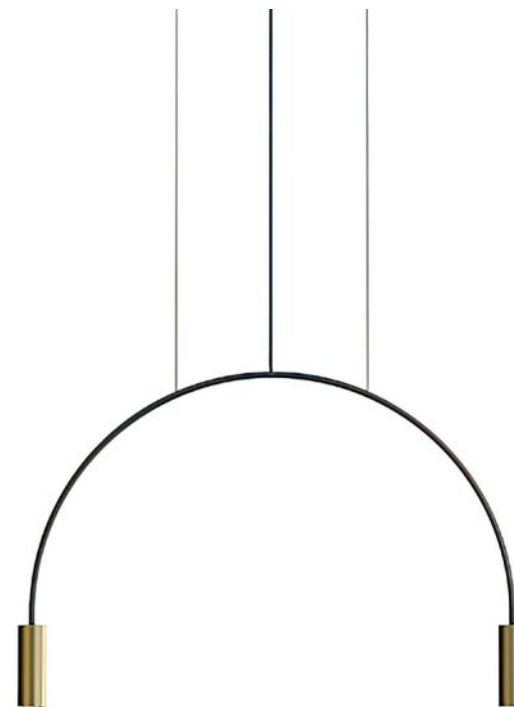

Fab-C-L6087

Dimension: L 630 x D 35 x H 2700 MM
Material: Metal body with integrated dimmable LED, cylindrical aluminium heads and acrylic (PMMA) lens diffusers
Colour: Black, Satin gold, White
Lamps: LED 2x6.1W