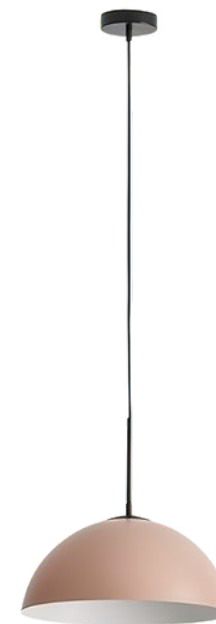

Fab-C-L6050

Dimension: Dia 530 x H 230 MM
 Material: Metal
 Diffuser: White polycarbonate
 Lamps: 2 x E27 LED, 11W
 Other finishes: White, Pearl, Olive green
 Note: Bulb included

Fab-C-L6051

Dimension: Dia 122 x W 185 x H 3800 | Dia 255 x W 365 x H 3800 MM
 Material: Metallic suspension lamp. Acrylic diffuser and integrated dimmable LED.
 Colour: Copper
 Lamps: LED 10 | 15W
 Finish: Various

Fab-C-L6052

Dimension: Dia 350 x H 180 MM
 Material: Steel
 Colour: Shade: Taupe, Metal Black
 Lamps: E27, Max 60W
 Other finishes: Various
 Note: Bulb not included

Fab-C-L6053

Dimension: Dia 200 x H 100 MM
 Material: Steel / Blown Glass
 Metal Finish: Matt Brass (Ceramic)
 Lamps: E27
 Compatible Accessories: Various
 Note: Bulb and Compatible Accessories not included