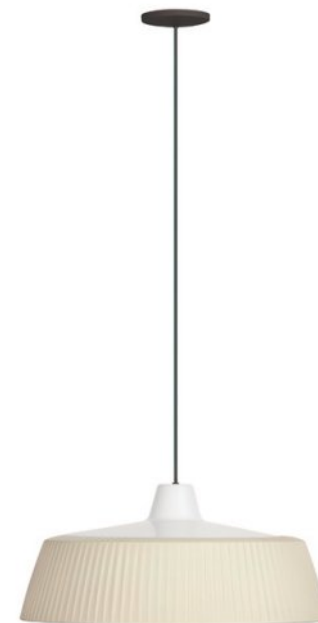

Fab-C-L6048

Dimension: Dia 560 x H 250 MM
 Material: Steel
 Colour: Shade: Matt black, Diffuser: Shiny gold
 Lamps: Bulb G9 LED
 Other finishes: Diffuser: Various
 Note: Bulb included

Fab-C-L6049

Dimension: Dia 150 x H 100 | Dia 210 x H 140 MM
 Material: Made of Alabaster, Metal
 Colour: Matt Nickel, Satin gold
 Lamps: LED 6.6 W 540 Lumen 2700 K
 Finish: Satine gold or Nickel, Alabaster

Fab-C-L6050

Dimension: Dia 530 x H 230 MM
 Material: Metal
 Diffuser: White polycarbonate
 Lamps: 2 x E27 LED, 11W
 Other finishes: White, Pearl, Olive green
 Note: Bulb included

Fab-C-L6051

Dimension: Dia 122 x W 185 x H 3800 | Dia 255 x W 365 x H 3800 MM
 Material: Metallic suspension lamp. Acrylic diffuser and integrated dimmable LED.
 Colour: Copper
 Lamps: LED 10 | 15W
 Finish: Various