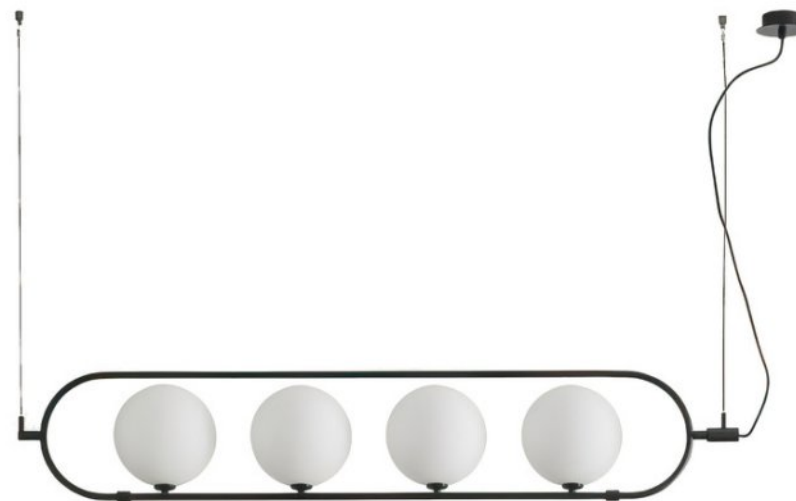

Fab-C-L6096

Dimension: W 170 x D 181 x TH 576 (adjustable) MM
 Material: Metal, Glass.
 Colour: Satin Brass
 Lamp holder: 2 x G9

Fab-C-L6097

Dimension: W 923 x D 295 x H 671 MM
 Material: Metal, Glass.
 Colour: Satin Brass
 Lamp holder: 4 x G9

Fab-C-L6098

Dimension: Dia 400 x H 560 MM
 Material: Brass, clear crystal glass
 Colour: Gold-plated brass/Crystal glass
 Lamps: G9 (6 Number)
 Finish: Various

Fab-C-L6099

Dimension: L 1300 x W 350 x H 20 | L 1600 x W 350 x H 20 MM
 Material: Ceiling rose: white or graphite, Connection for suspension 1 steel cable
 Colour: Graphite
 Finish: Various

Fab-C-L6100

Dimension: L 1180 x H 1570, Dia 60 MM
 Material: Steel
 Colour: Matt brass
 Lamps: 5 X 5W LED Integrated Light
 Other finishes: Matt black

Fab-C-L6101

Dimension: L 1265 x H 250 MM
 Material: Steel, Blown glass
 Colour: Matt brass, Opal
 Lamps: 4 x Bulb G9 LED
 Finish: Various
 Note: Bulb included

Fab-C-L6102

Dimension: L 1200 x TH 2650 x Dia 165 MM
 Material: Metallic suspension lamp with circular adjustable heads and acrylic diffusers. Adjustable height and integrated LED dimmable 0 -10V.
 Colour: Black
 Lamps: LED 3x10W