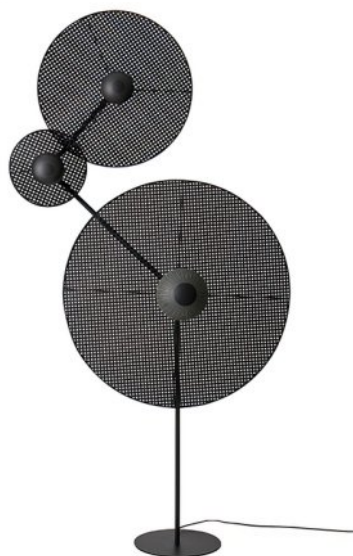

Fab-C-L6372

Dimension: Base: Dia 350 x H 1000 - 700 - 400 MM
Material: Steel
Colour: Matt black, Lampholder: Matt Brass
Lamps: 3 x E27
Note: -Bulbs not included