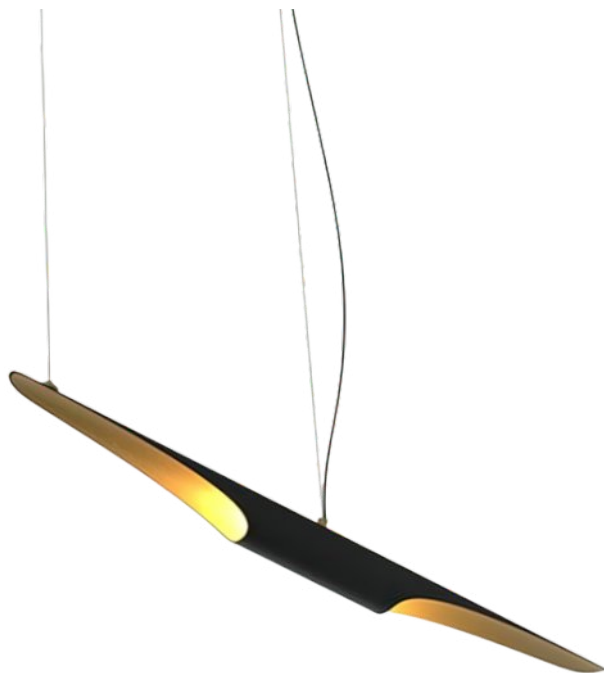

Fab-C-L6078

Dimension: Tube Dia 80 x W 1000 x Cord H 1500 (adjustable) MM
Material: Stainless steel
Colour: Matte Black/Gold Powder Paint
Lamps: 2 x GU9 bulbs, 4W Power, 3000K Colour Temperature, Non-Dimmable