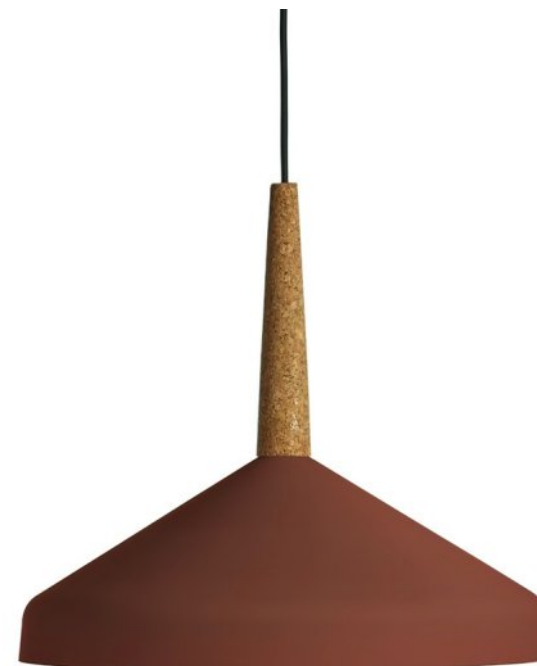

Fab-C-L6032

Dimension: Dia 388 x H 355 MM
Material: Metal + Cork
Colour: Aloe, Bauxite, Mimosa, Graphite
Lamps: E27, Max 25W
Note: Bulb not included