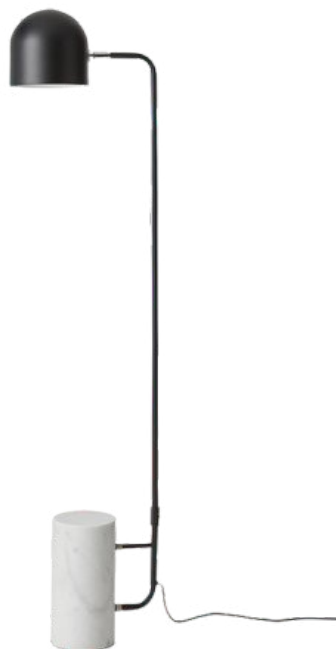

Fab-C-L6351

Dimension: L 389 x Dia. 203 x H 1560 MM
Material: Steel / Marble
Colour: Metal: Matt black, Marble: White
Lamps: E27, 60W Max
Note: Bulb not Included