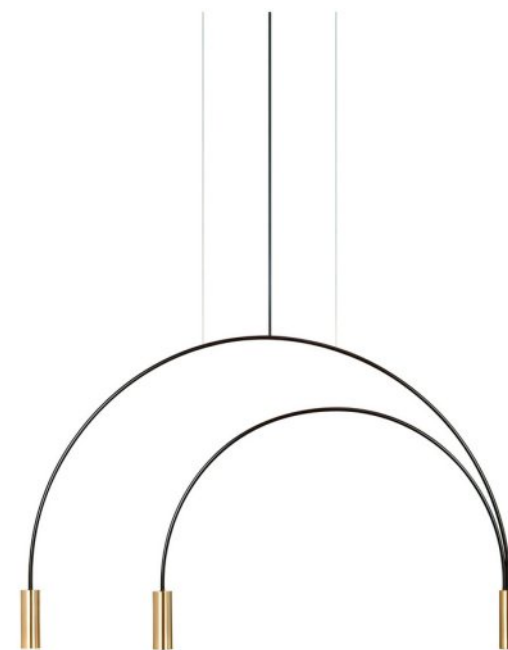

Fab-C-L6085

Dimension: L 867 x D 35 x H 2600 MM
Material: Metal body with integrated dimmable LED
Colour: Black/satin gold. cylindrical aluminium heads and acrylic (PMMA) lens diffusers
Lamps: LED 3 x 6, 1W
Finishes: Various