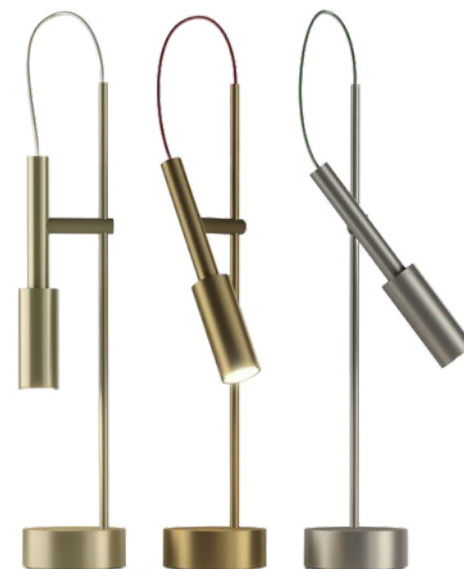

Fab-C-L6259

Dimension: W 506 x H 484 MM
Material: Metal
Colour: Brass
Lamps: LED, MR11, 3W
Other finishes: Various
Note: Bulb included

Fab-C-L6260

Dimension: Dia 120 x H 316 MM
Material: Metal
Colour: Matt brass
Lamps: Integrated LED, 6.5W, IP20
Other finishes: Various

Fab-C-L6261

Dimension: Dia 124 x H 265 MM
Material: Metal, plastic
Colour: White, matt black, bronze, titanium, and champagne
Lamps: Integrated LED, 2W, IP65

Fab-C-L6262

Dimension: Dia 104 x H 480 MM
Material: Aluminium
Colour: Bronze, titanium, and champagne
Lamps: Integrated LED, 5W
Other finishes: Various