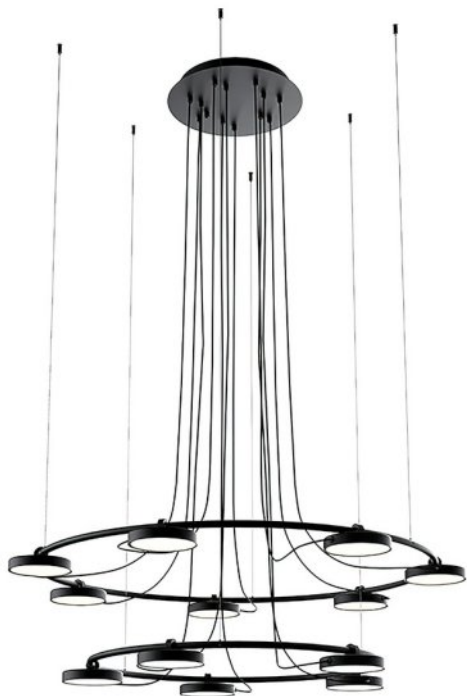

Fab-C-L6318

Dimension: L 1200 x H Max: 3100 MM
Material: Metallic suspension lamp with circular adjustable heads and acrylic diffusers.
Colour: Black
Lamps: LED 12x10W, heads rotate up to 106 deg, dimmable 0 - 10V.