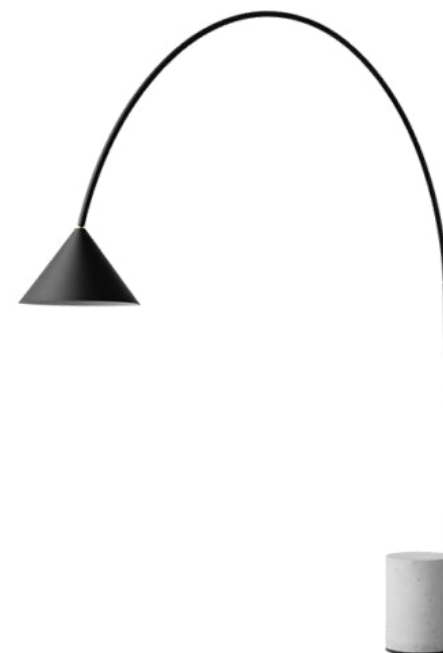

Fab-C-L6354

Dimension: W 2150 x Dia 340 x H 2350 MM
Material: Metal, Concrete
Colour: Lacquered Black/Concrete
Lamps: E27, Max 10 W