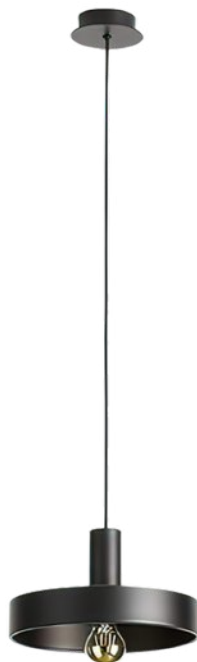

Dimension: Dia 250 x H 147 MM
Material: Steel
Colour: Metal black
Diffuser: Shiny gold
Lamps: E27, Max 60W
Note: Bulb not included