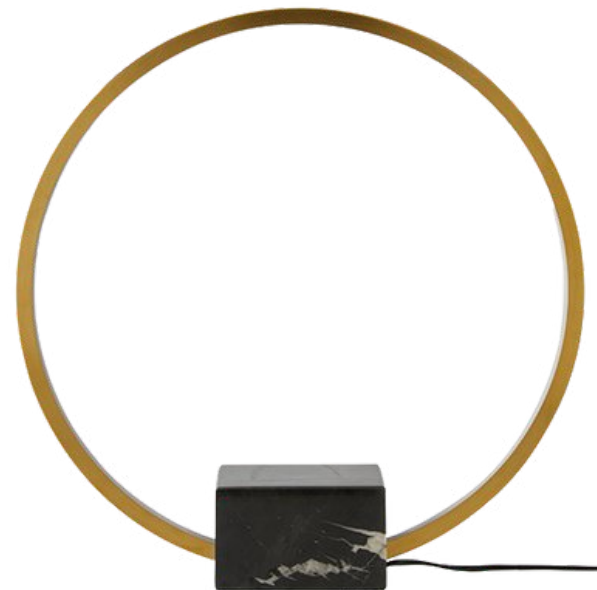

Fab-C-L6210

Dimension: Dia 500/600 x H 505/605 MM
Material: Steel, Marble
Colour: Metal: Bronze, Marble: Black
Lamps: Integrated LED, 16/18 W