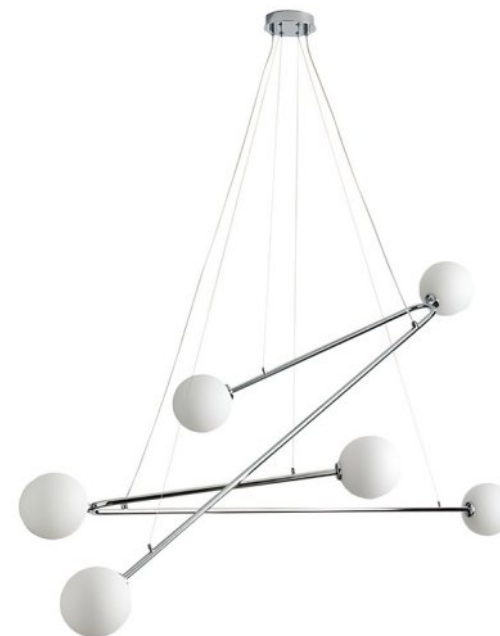

Fab-C-L6315

Dimension: W 1453 x D 492 x TH 1500 MM
Material: Steel
Colour: Matt Black, Chrome
Lamp: G9 LED
Note: Bulb included