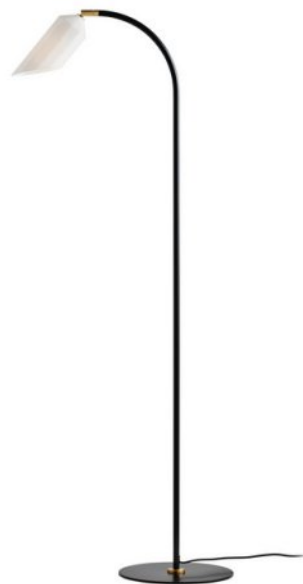

Fab-C-L6342

Dimension: Dia. 500 x D 300 x H 1410 MM
Material: Metal, Glass
Colour: Black base with brass, Opal Glass
Lamps: E14