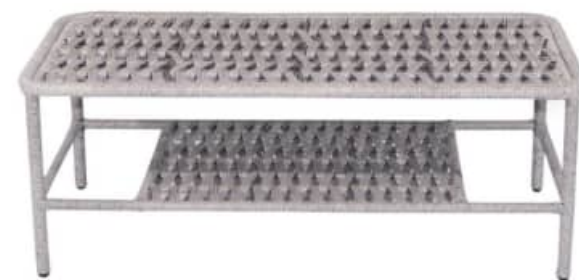

Dimension: W 120 x D 650 x Th 450 MM

Material: Aluminium Frame

Finishes/Colors: Hyacinth