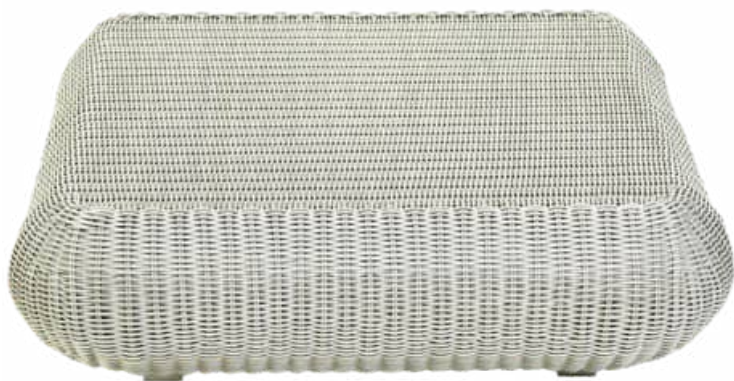

Fab-C-U4572

OUT

Dimensions:

Square: D 900 x W 900 x TH 250 MM

Rectangular: D 650 x W 400 x TH 250 MM

Material: Wicker

Finishes/Colors: Bark and White

Fab-C-U4573

OUT