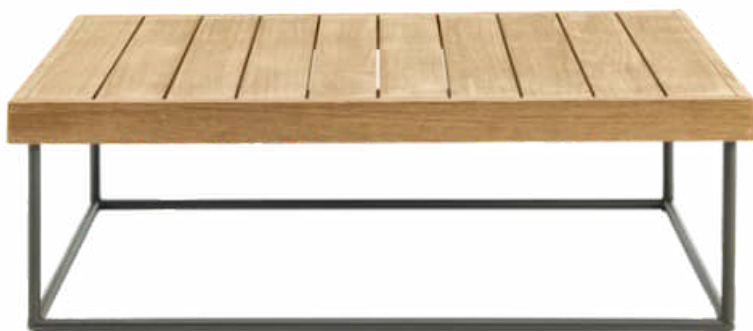

Fab-C-U4541

OUT

Dimensions:

Square: D 950 x W 500 x TH 400 MM

Rectangular: D 700 x W 1000 x TH 400 MM

Material: Teak top and Metal base

Finishes/Colors: Natural teak and Coffee brown base

Fab-C-U4542

OUT