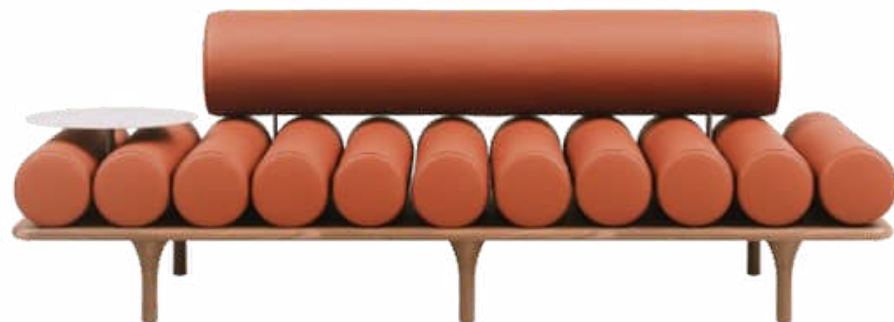

Fab-C-F2532

IN

Dimension: SH 450 x W 1450 x D 750 x H 810 MM
Material: Veneer, PU Foam, with Oak legs
Finishes/Colors: Various.

Fab-C-F2533

IN

Dimension: W 2000 x D 795 x H 680 MM
Material: Structure: stained ash Mattress: memory foam
Coffee table: in metal or in concrete in various finishes.
Finishes/Colors: Various.