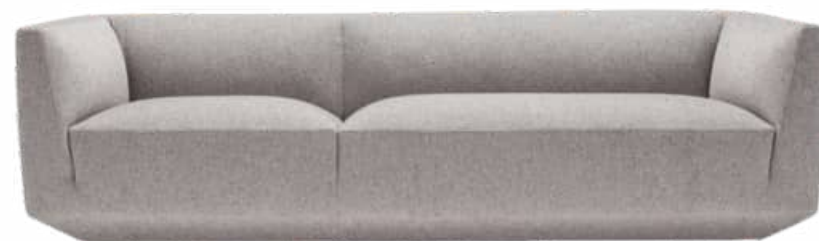

Dimension: SH 440 x L 2450/2650 x D 920 x TH 700 MM
Material: Solid wood, Poplar multiply wood, Upholstered seat & back in polyurethane foam covered with fabric or faux leather
Finishes/Colors: Various.